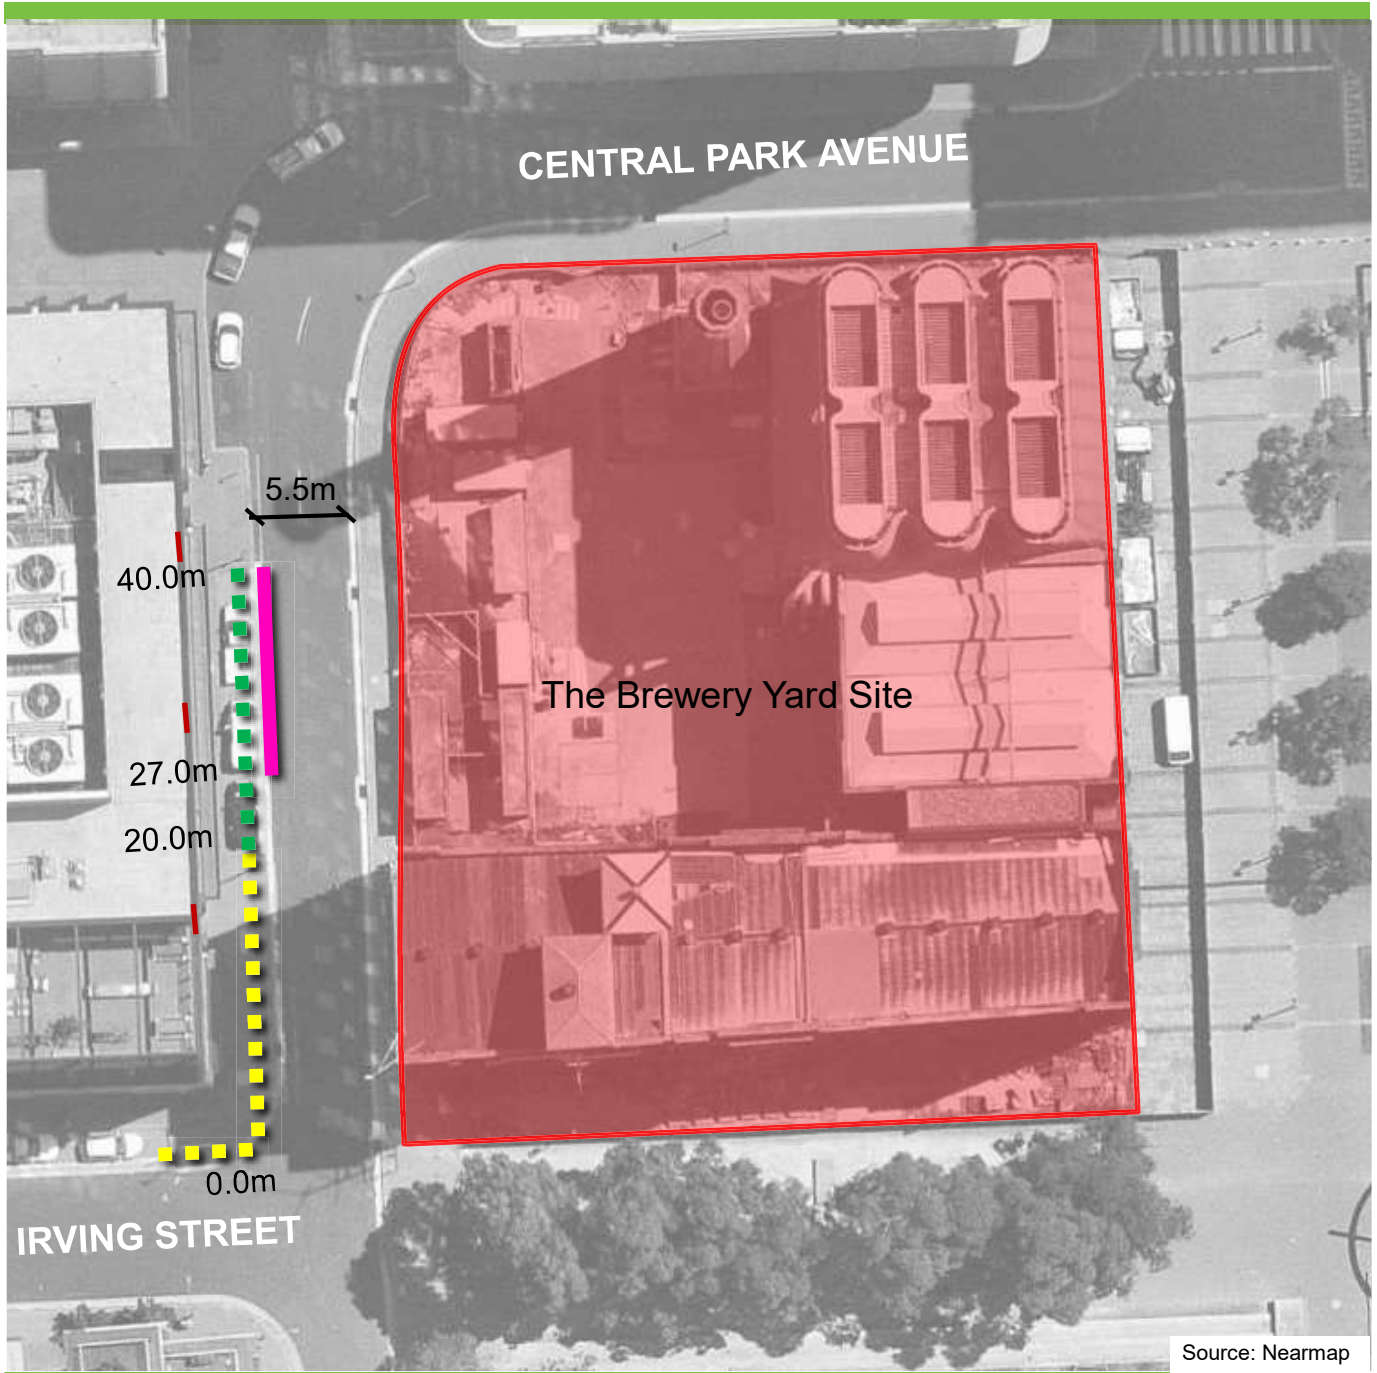

Central Park Avenue, Chippendale Proposed Parking Changes

Existing

-  "No Stopping"
-  "2P 8am-6pm Mon-Fri
4P 6pm-10pm Mon-Fri
4P 8am-10pm Sat, Sun & Public Holidays"
-  Doorway

Proposed

-  "Loading Zone 8am-6pm Mon-Fri
4P 6pm-10pm Mon-Fri
4P 8am-10pm Sat, Sun & Public Holidays"